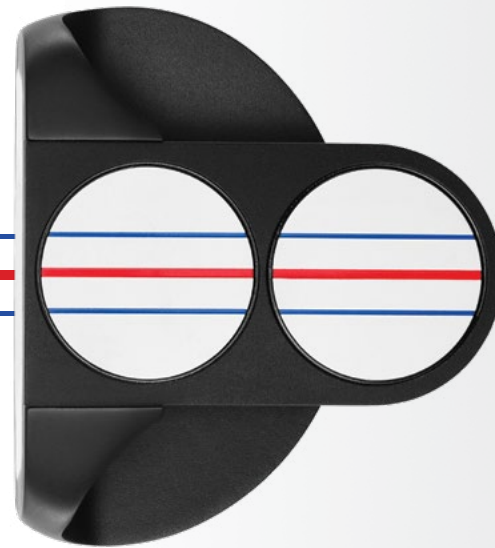

# THIS BALL CHANGES EVERYTHING

BREAKTHROUGH INNOVATION HAS CREATED OUR FASTEST, HIGHEST QUALITY & MOST CONSISTENT TOUR BALL EVER.

	FEEL	FORGIVENESS	FLIGHT	LONG GAME SPIN	SHORT GAME SPIN
CHROME SOFT	SOFTER	BEST	STRAIGHT	LOW	HIGH
CHROME SOFT X	SOFT	HIGH	WORKABLE	LOW	HIGH

# SOMETIMES EVERYTHING JUST LINES UP

NOW WITH

**TRIPLE  
TRACK**  
TECHNOLOGY

**88%**

OF GOLFERS ARE BETTER ALIGNED  
WITH **TRIPLE TRACK TECHNOLOGY\***

**CHROME SOFT** | **CHROME SOFT X** | **E·R·C** SOFT